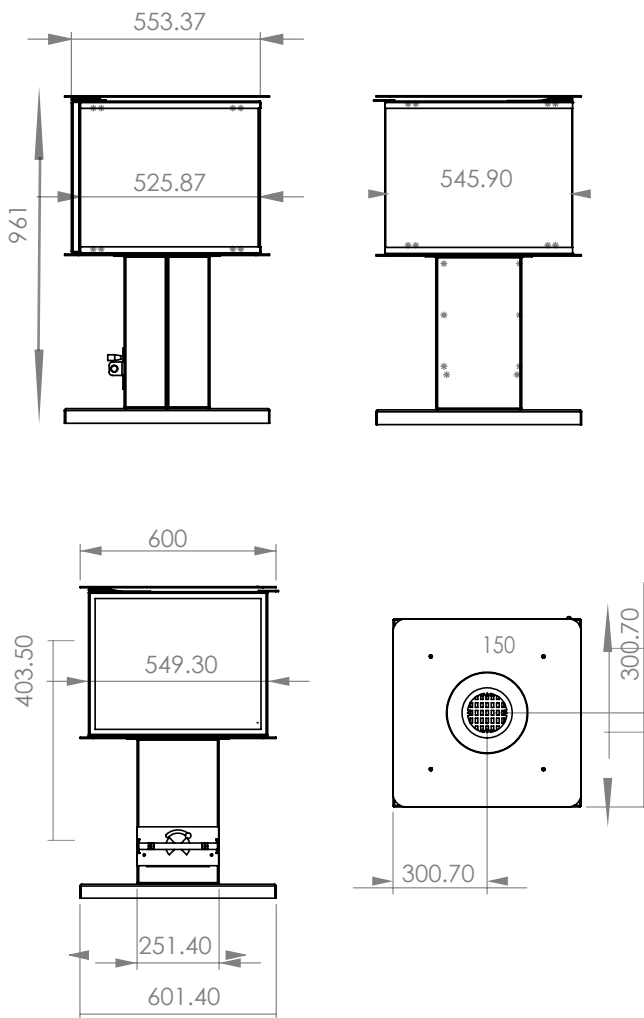

TECHNICAL DRAWING

DIMENSIONS

Height	961 mm
Depth	545.90 mm
Width	545.90 mm

WEIGHT: 78 KG