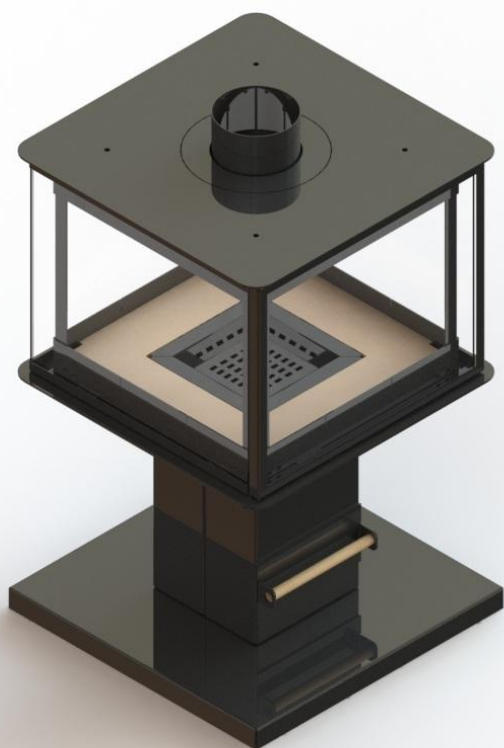

TECHNICAL DRAWING

DIMENSIONS

Height	961 mm
Depth	545.90 mm
Width	545.90 mm

WEIGHT: 78 KG